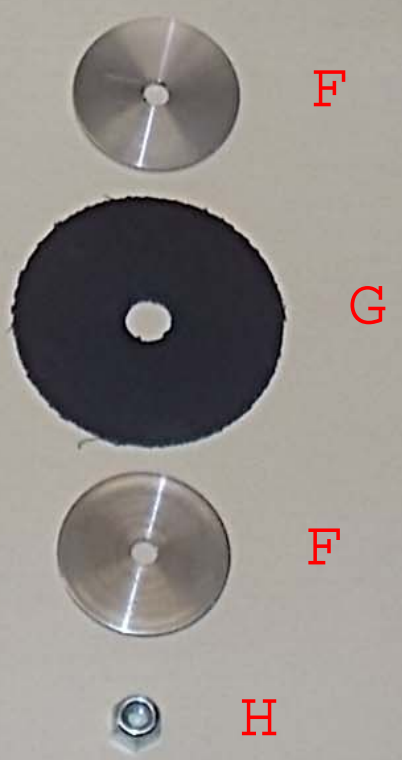

080H0118

GROUP	PART NUMBER	DESCRIPTION
-------	-------------	-------------

SHEET A

A	080H0614	VALVE HOUSING
B	080H0648	CLAMPING DISC
C	9712K78	BELLEVILLE WASHER
D	98455A127	INTERNAL RETAINING RING
E	080H0604	VALVE COVER
F	080H0622	COIL SCREW
G	080H0618	VALVE PLATE
H	A-4184	COIL HOUSING
I	4757A	COIL
K	A-4185	CORE

SHEET B

A	080H0661	COMPRESSION SPRING
B	080H0634	SPINDLE
C	080H0631	VALVE FLAPPER
D	4x1	O RING
E	080H0641	DISTANCE BUSHING
F	080H0644	CLAMPING DISC
G	080H0646	VALVE DIAPHRAM
H	68128031	3MM LOCK NUT

COMPLETE ASSY