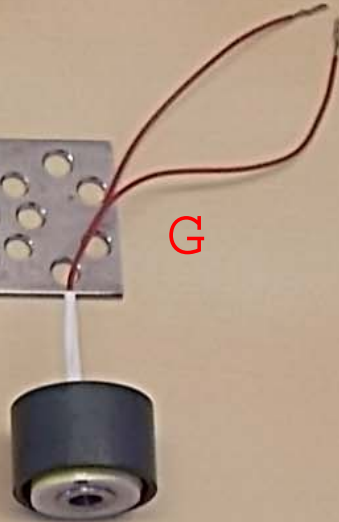

080H0118

GROUP	PART NUMBER	DESCRIPTION
-------	-------------	-------------

SHEET A

A	080H0614	VALVE HOUSING
B	080H0648	CLAMPING DISC
C	9712K78	BELLEVILLE WASHER
D	98455A127	INTERNAL RETAINING RING
E	080H0604	VALVE COVER
F	080H0622	COIL SCREW
G	080H0618	VALVE PLATE
H	A-4184	COIL HOUSING
I	4757A	COIL
K	A-4185	CORE

SHEET B

A	080H0661	COMPRESSION SPRING
B	080H0634	SPINDLE
C	080H0631	VALVE FLAPPER
D	4x1	O RING
E	080H0641	DISTANCE BUSHING
F	080H0644	CLAMPING DISC
G	080H0646	VALVE DIAPHRAM
H	68128031	3MM LOCK NUT

COMPLETE ASSY